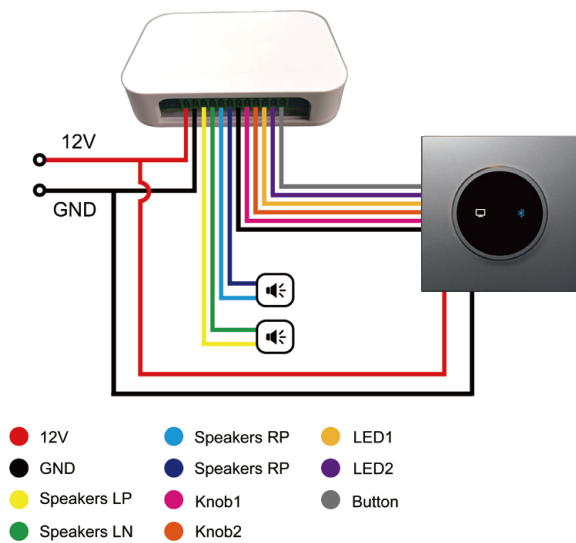

# Yoswit Background Music Controller Datasheet

Model: YO790DC (R2W)-MEC-A

Revised: 01-12-2024

## Elevate Your Audio and Entertainment Experience

Background Music Controller supports pairing with mobile phones and other external Bluetooth devices, enabling seamless audio playback from your favorite playlists. Additionally, it features a convenient connection option for your hotel TV, transforming it into a high-quality sound system for your entertainment needs. With built-in dual speakers, the sound field coverage is expansive, ensuring an immersive listening experience that makes you feel like you're right in the middle of the action. Customizing your audio settings has never been easier. You can quickly adjust the volume with its twist of its intuitive rotary knob or through our Yoswit app, which allows for a precise control over your audio experience. This gives you the freedom to tailor the sound to your liking, making every listening experience truly unforgettable.

Connection: Without neutral wire