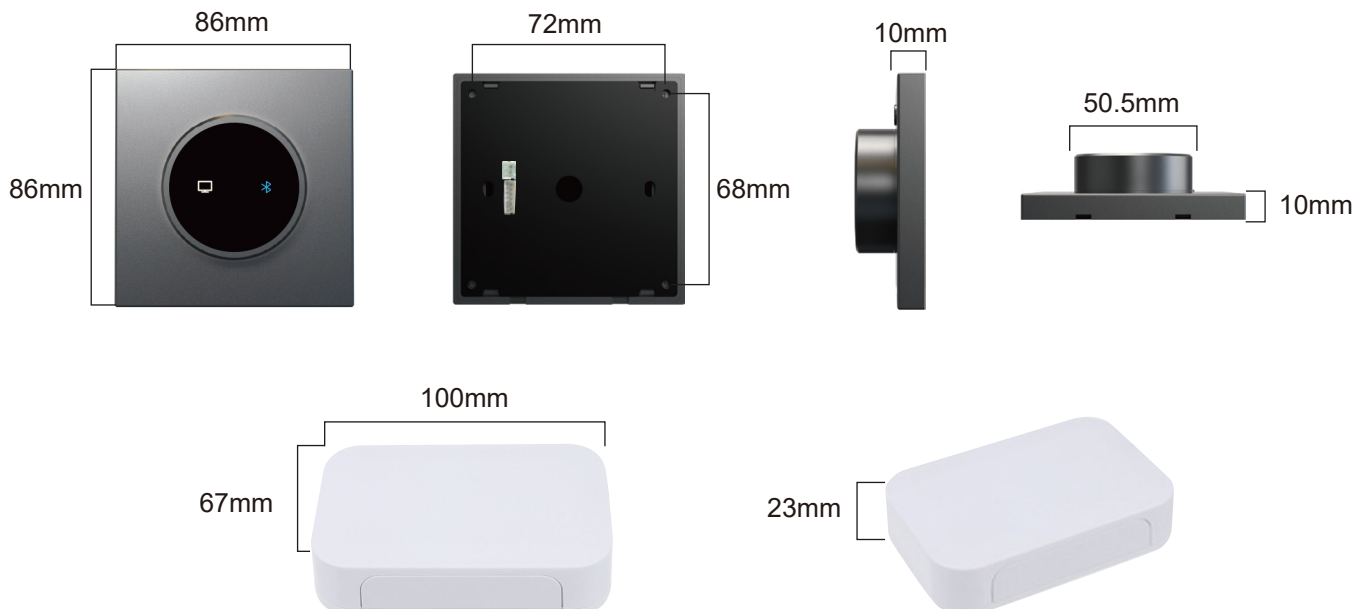

## Product Specifications

Color Options:

\*You can also customize the colors

Space Grey

Specifications: